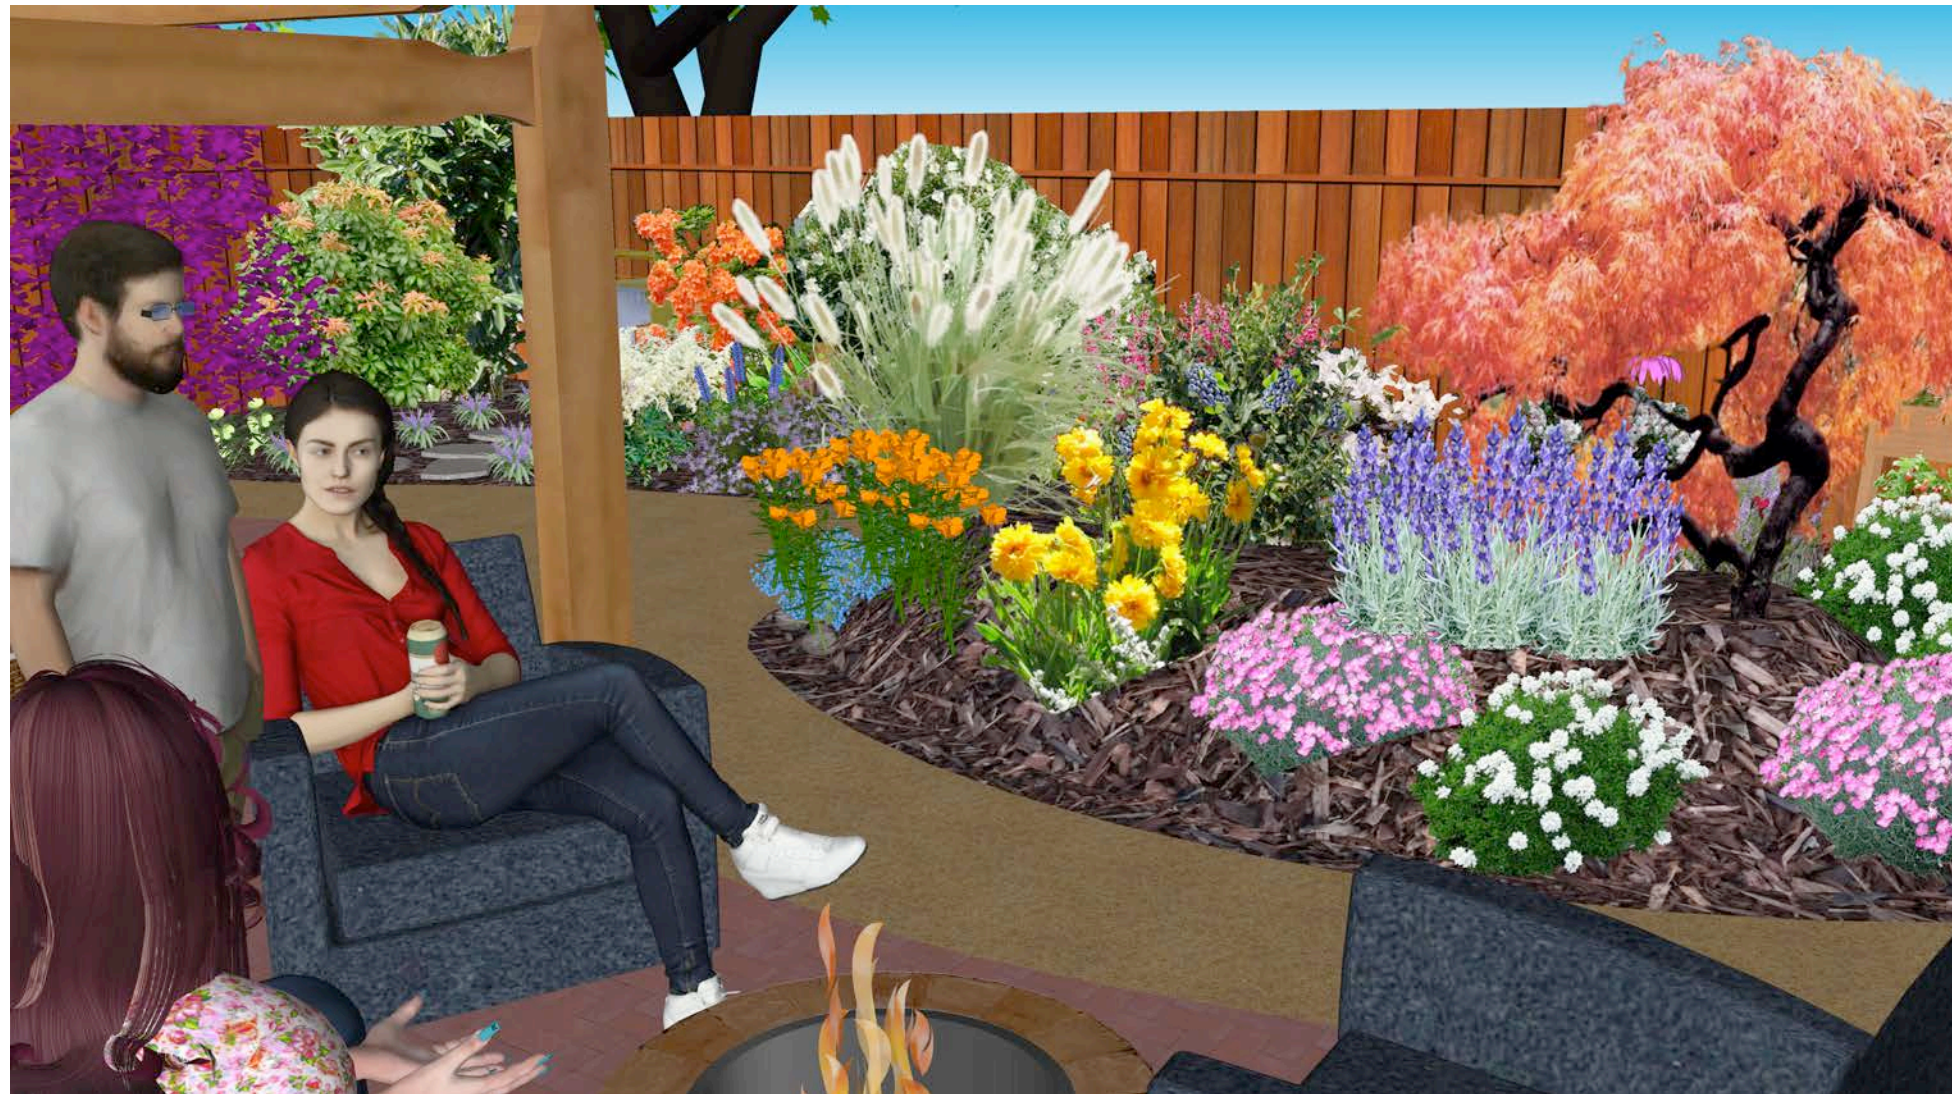

Project:

Berkeley, CA 94702

**Landscape
Design Plan**

RENDERED STONE

SCALE:

NTS

DATE:

4-17-21

PAGE:

**6
OF
6**