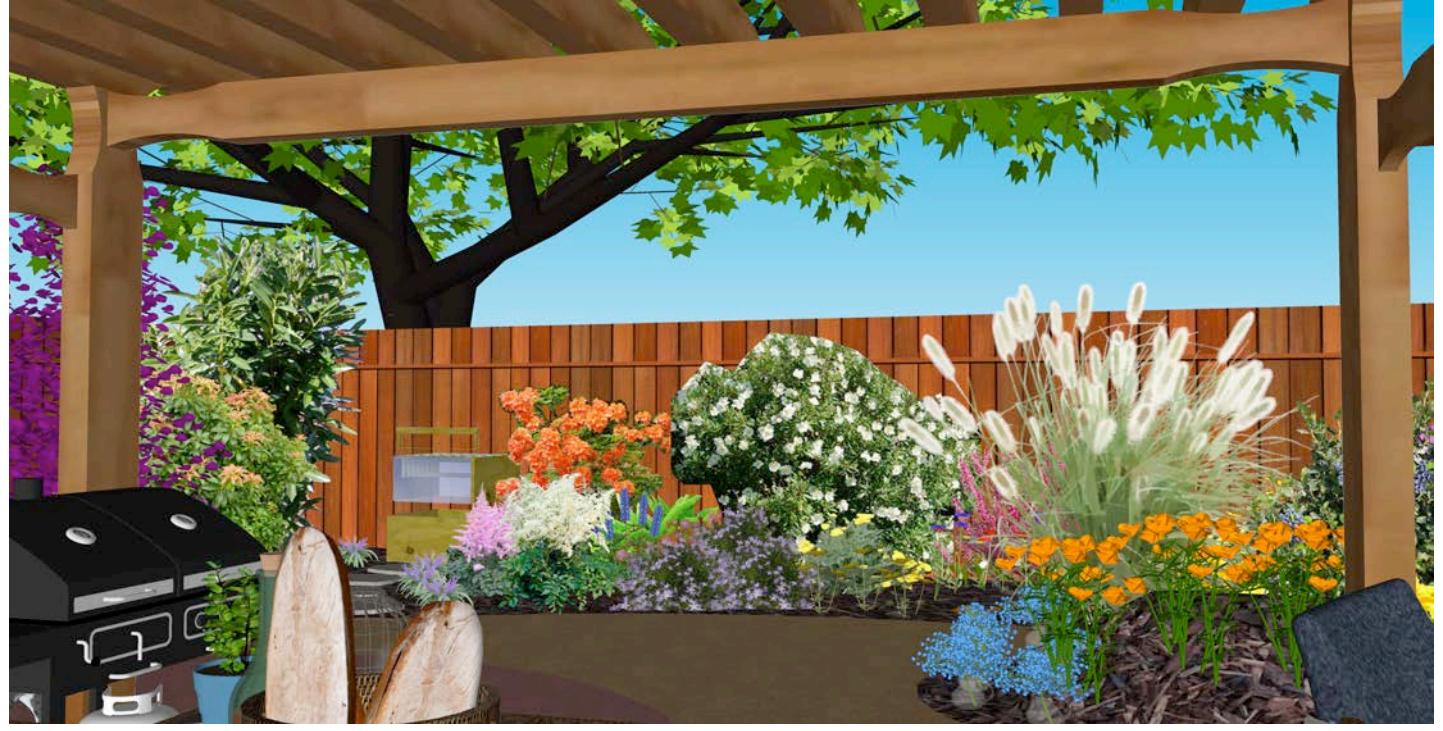

Project:

Berkeley, CA 94702

Landscape Design Plan

RENDERED STONE

SCALE:
NTS
DATE:
4-17-21

PAGE:
5
OF
6