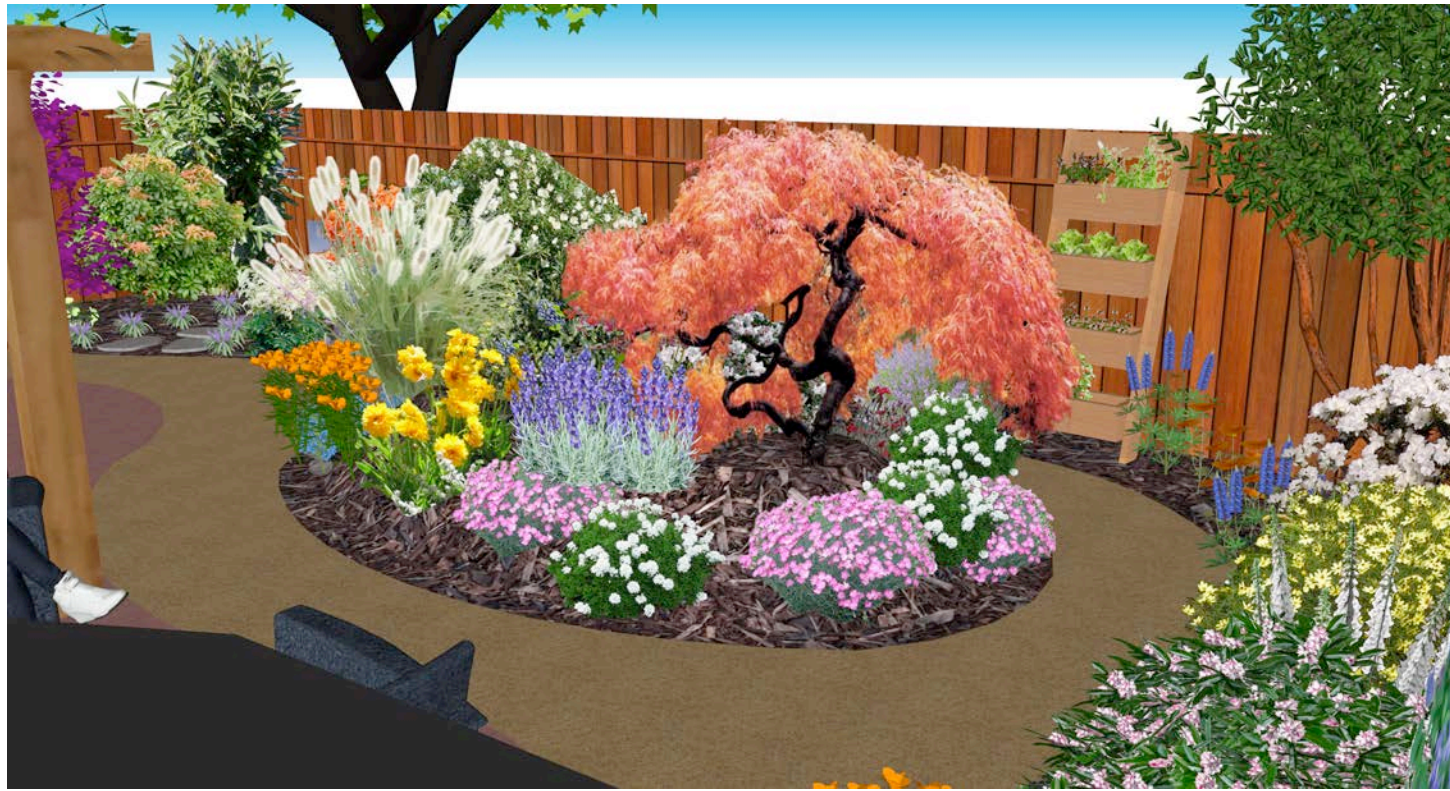

Project:

Berkeley, CA 94702

**Landscape
Design Plan**

RENDERED STONE

SCALE:

NTS

DATE:

4-17-21

PAGE:

**6
OF
6**