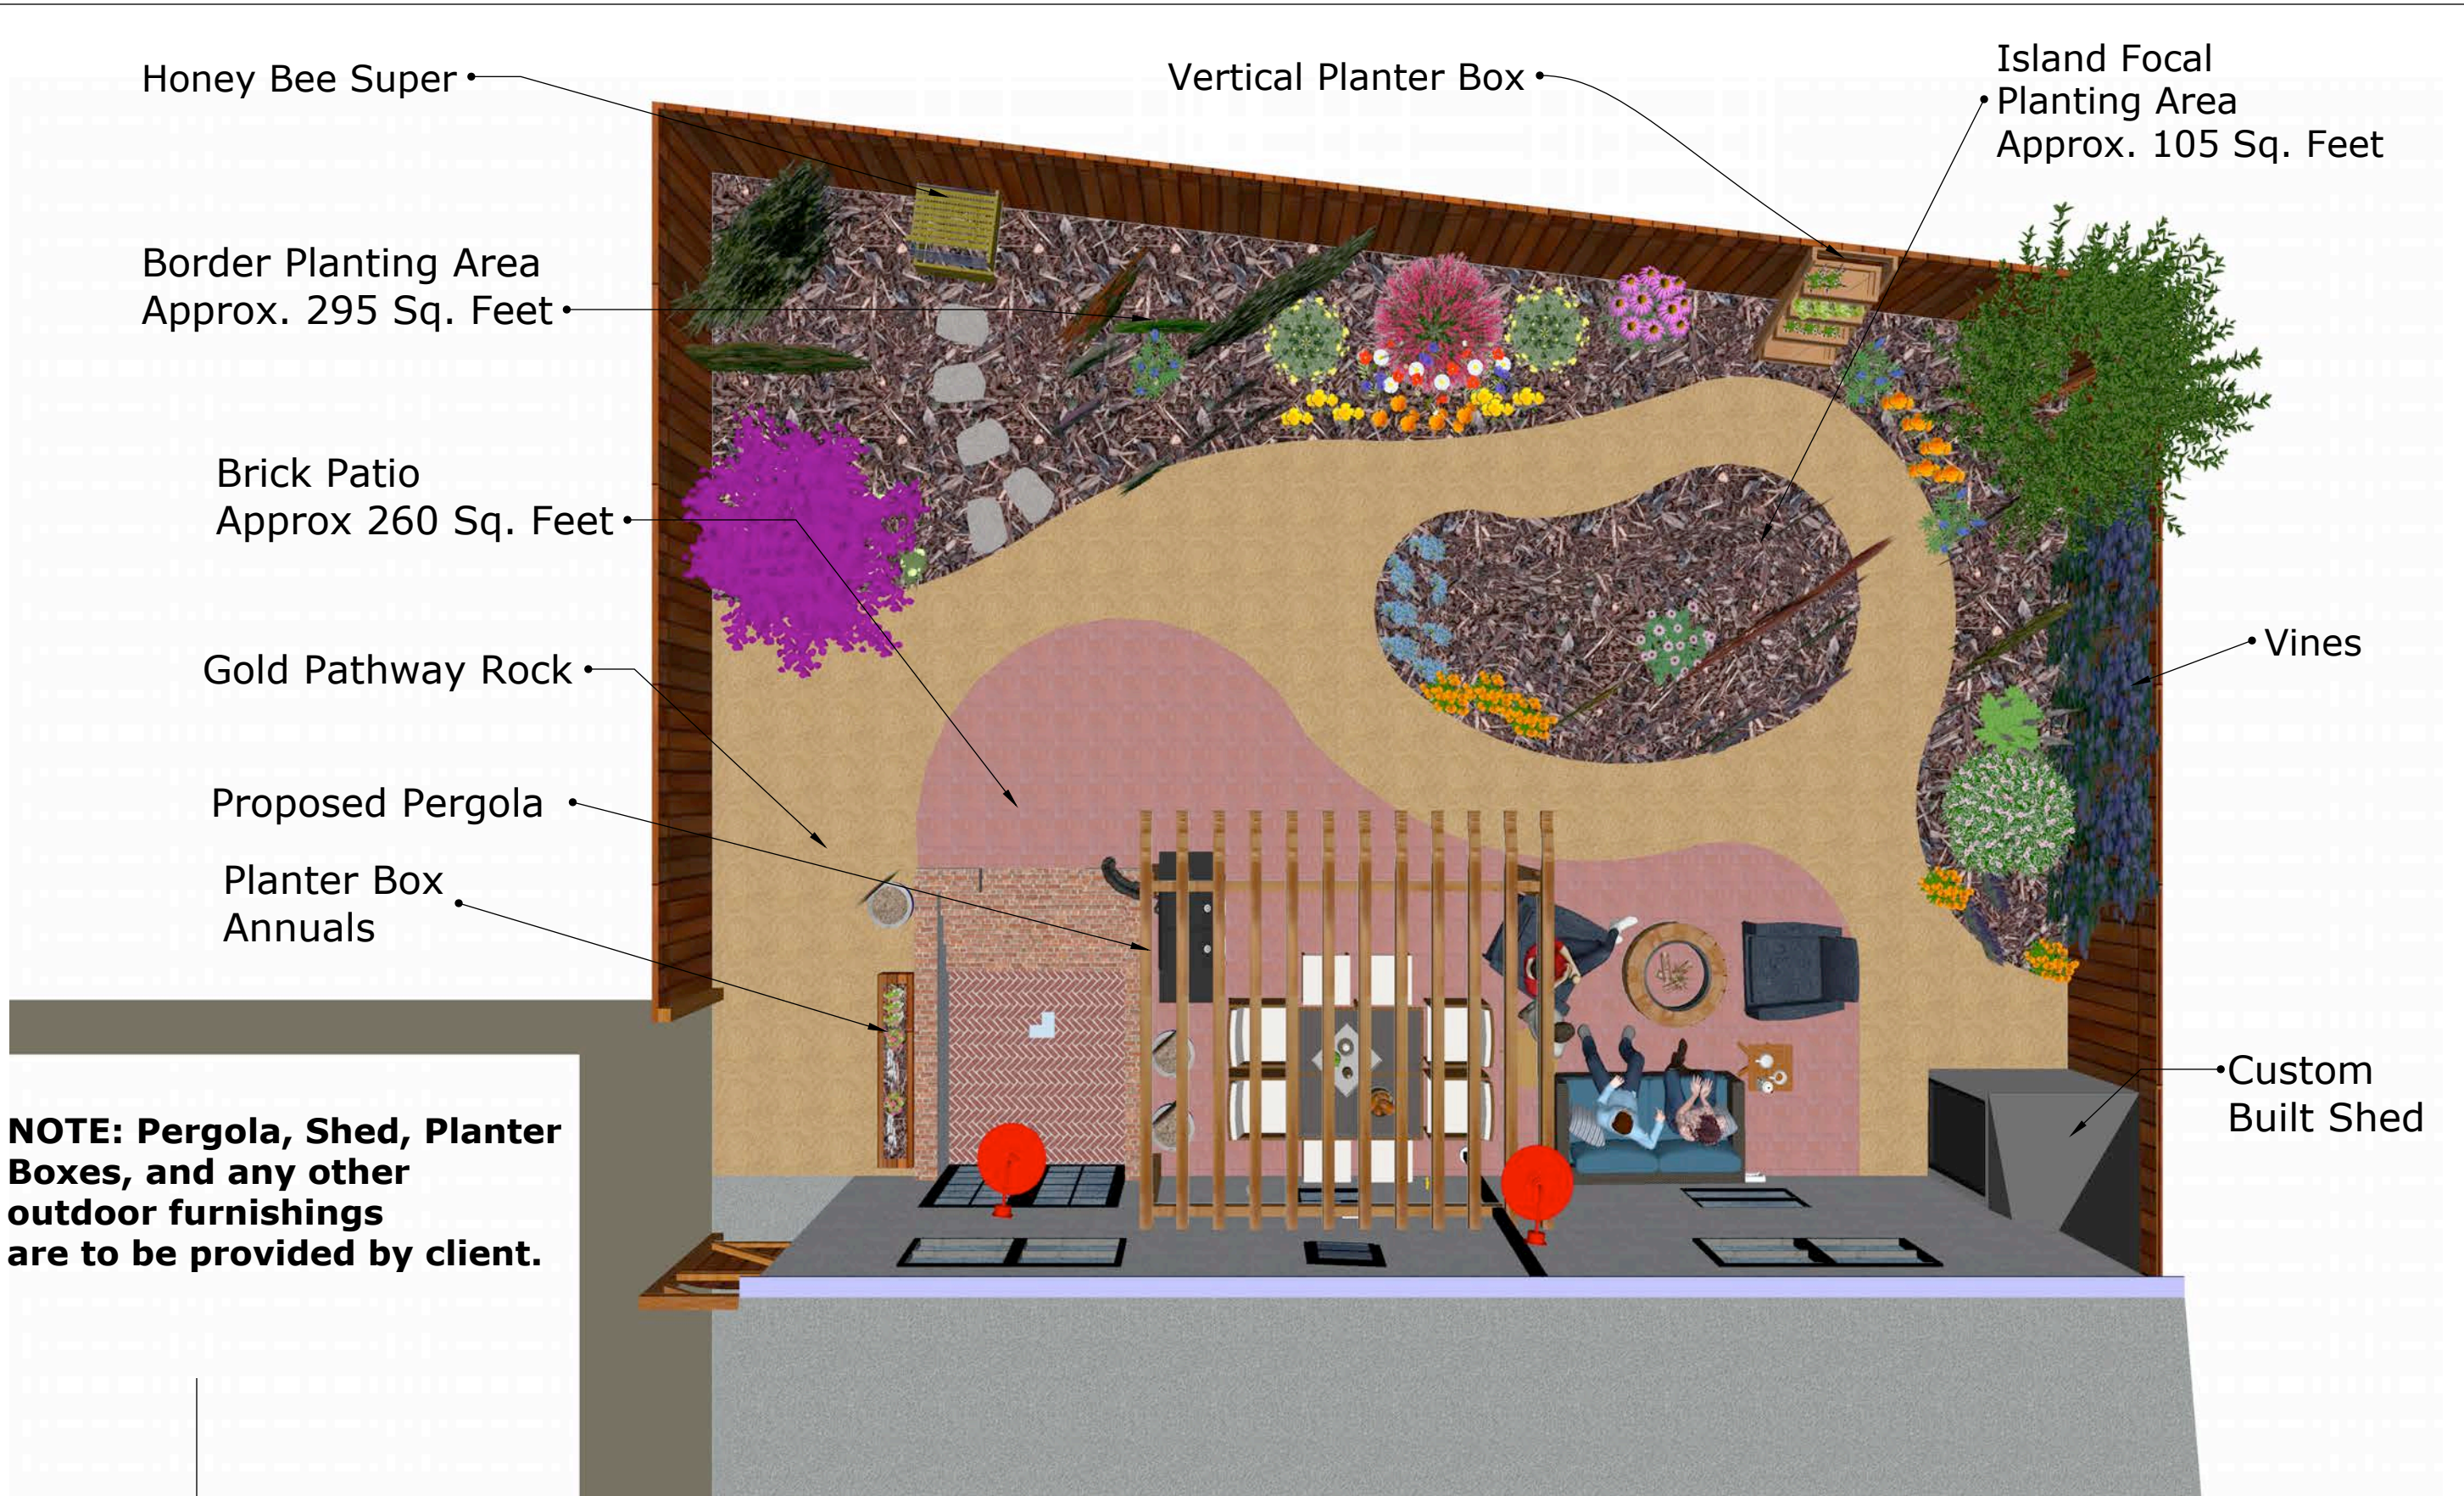

Handrawn Concept

Project:

Landscape Design Plan

RENDERED STONE

SCALE:

NTS

DATE:

4-17-21

PAGE:

1 OF 6

Berkeley, CA 94702

Honey Bee Super

Vertical Planter Box

Island Focal
Planting Area
Approx. 105 Sq. Feet

Border Planting Area
Approx. 295 Sq. Feet

Brick Patio
Approx 260 Sq. Feet

Gold Pathway Rock

Proposed Pergola

Planter Box
Annuals

Vines

Custom
Built Shed

NOTE: Pergola, Shed, Planter Boxes, and any other outdoor furnishings are to be provided by client.

Project:
Berkeley, CA 94702

**Landscape
Design Plan**

RENDERED STONE

SCALE:
NTS

DATE:
4-17-21

PAGE:
2
OF
6

Plan View Concept

Aerial View from Southeast

Project: