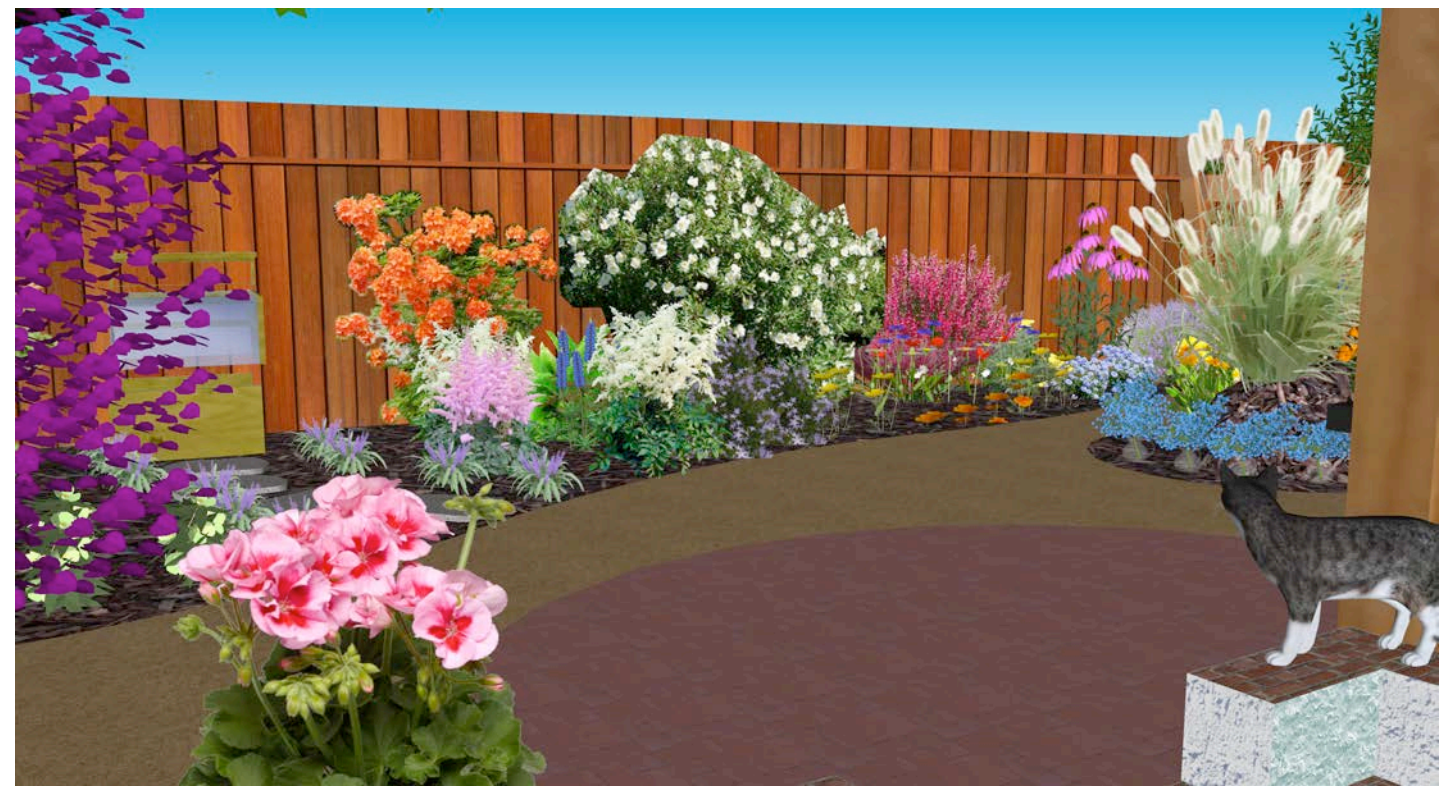

Project:

Berkeley, CA 94702

**Landscape
Design Plan**

RENDERED STONE

SCALE:

NTS

DATE:

4-17-21

PAGE:

**6
OF
6**