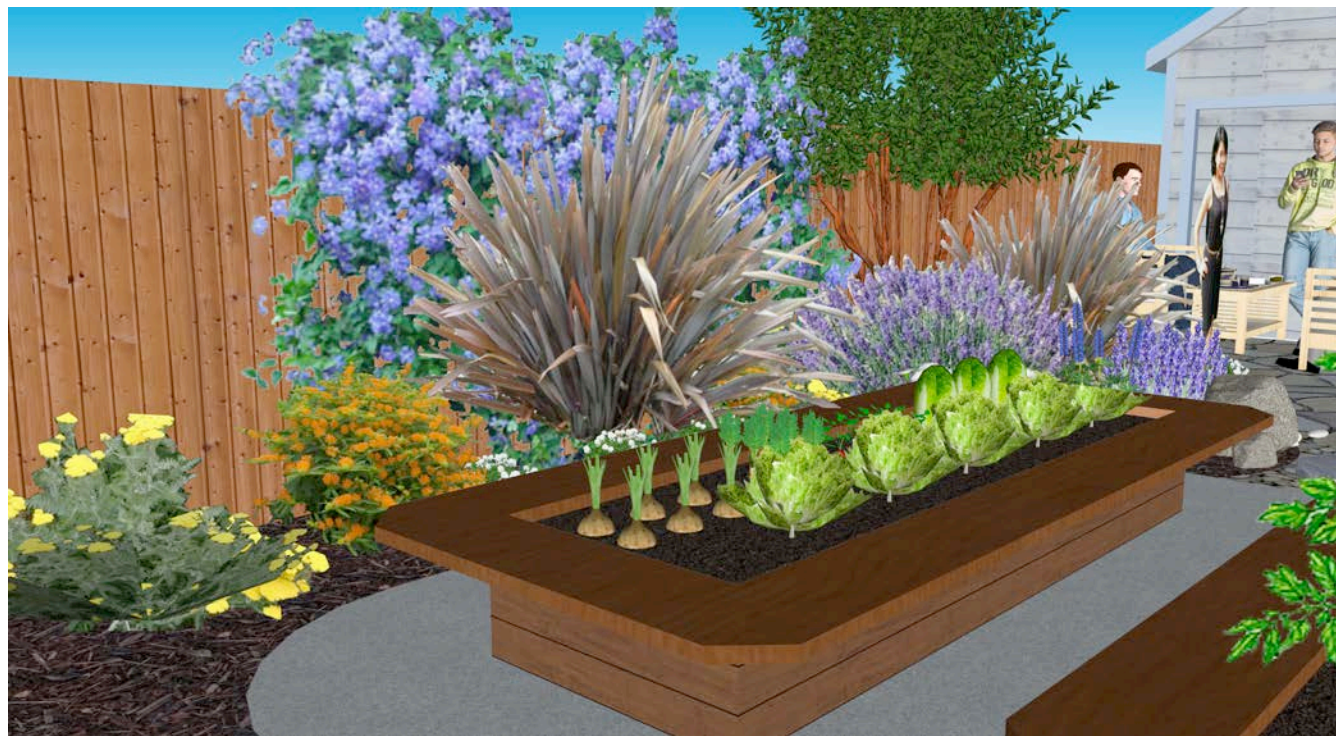

Raised Garden Beds

Small Path

Proposed Patio Space

Existing Shed

Tenant Space

Residence

Plan View Concept

Project:

View of Garden Beds

Project:

Alameda, CA 94501

**Landscape
Design Plan**

RENDERED STONE

SCALE:

NTS

DATE: