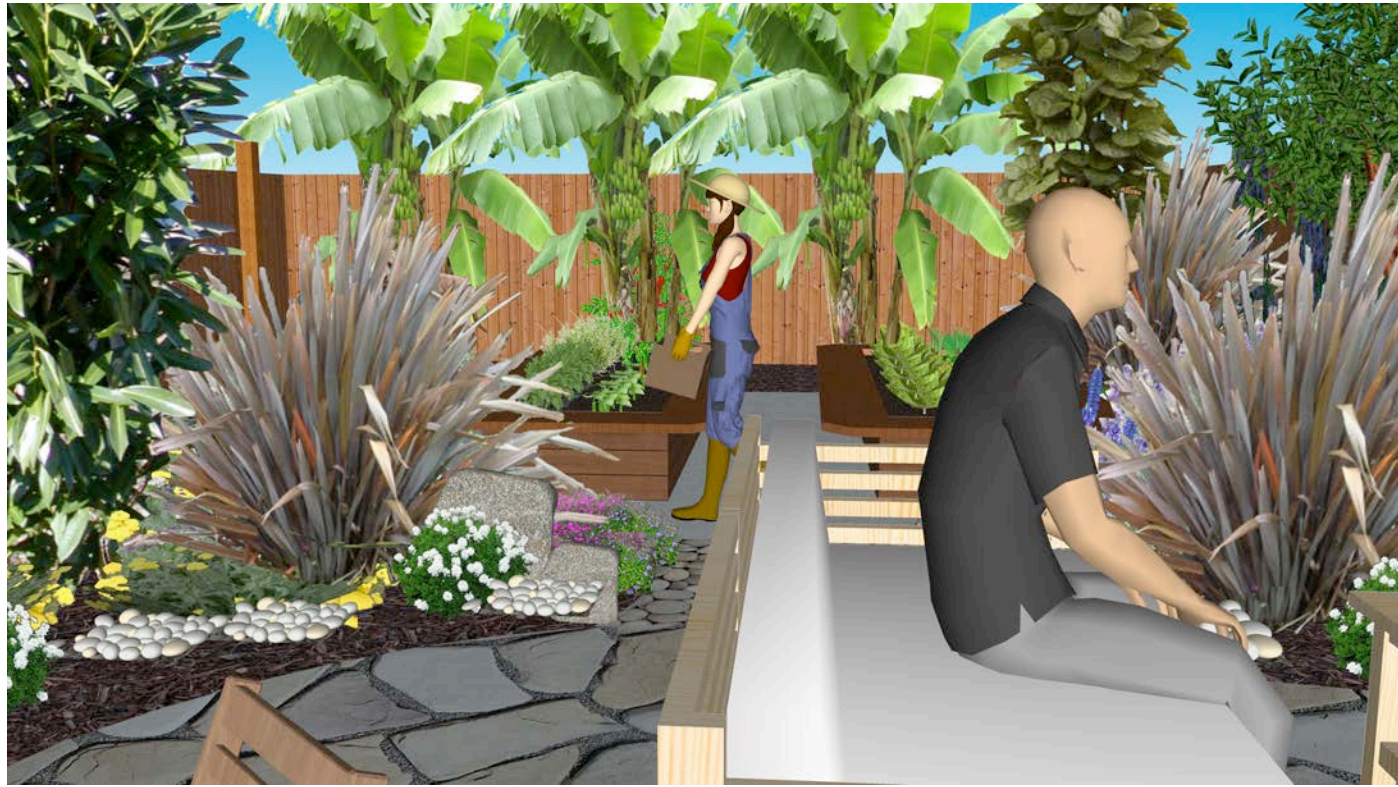

Raised Garden Beds

Small Path

Proposed Patio Space

Existing Shed

Tenant Space

Residence

Plan View Concept

Project:

Views of Proposed Patio

Project:

Alameda, CA 94501

Landscape Design Plan

RENDERED STONE

SCALE:

NTS

DATE: