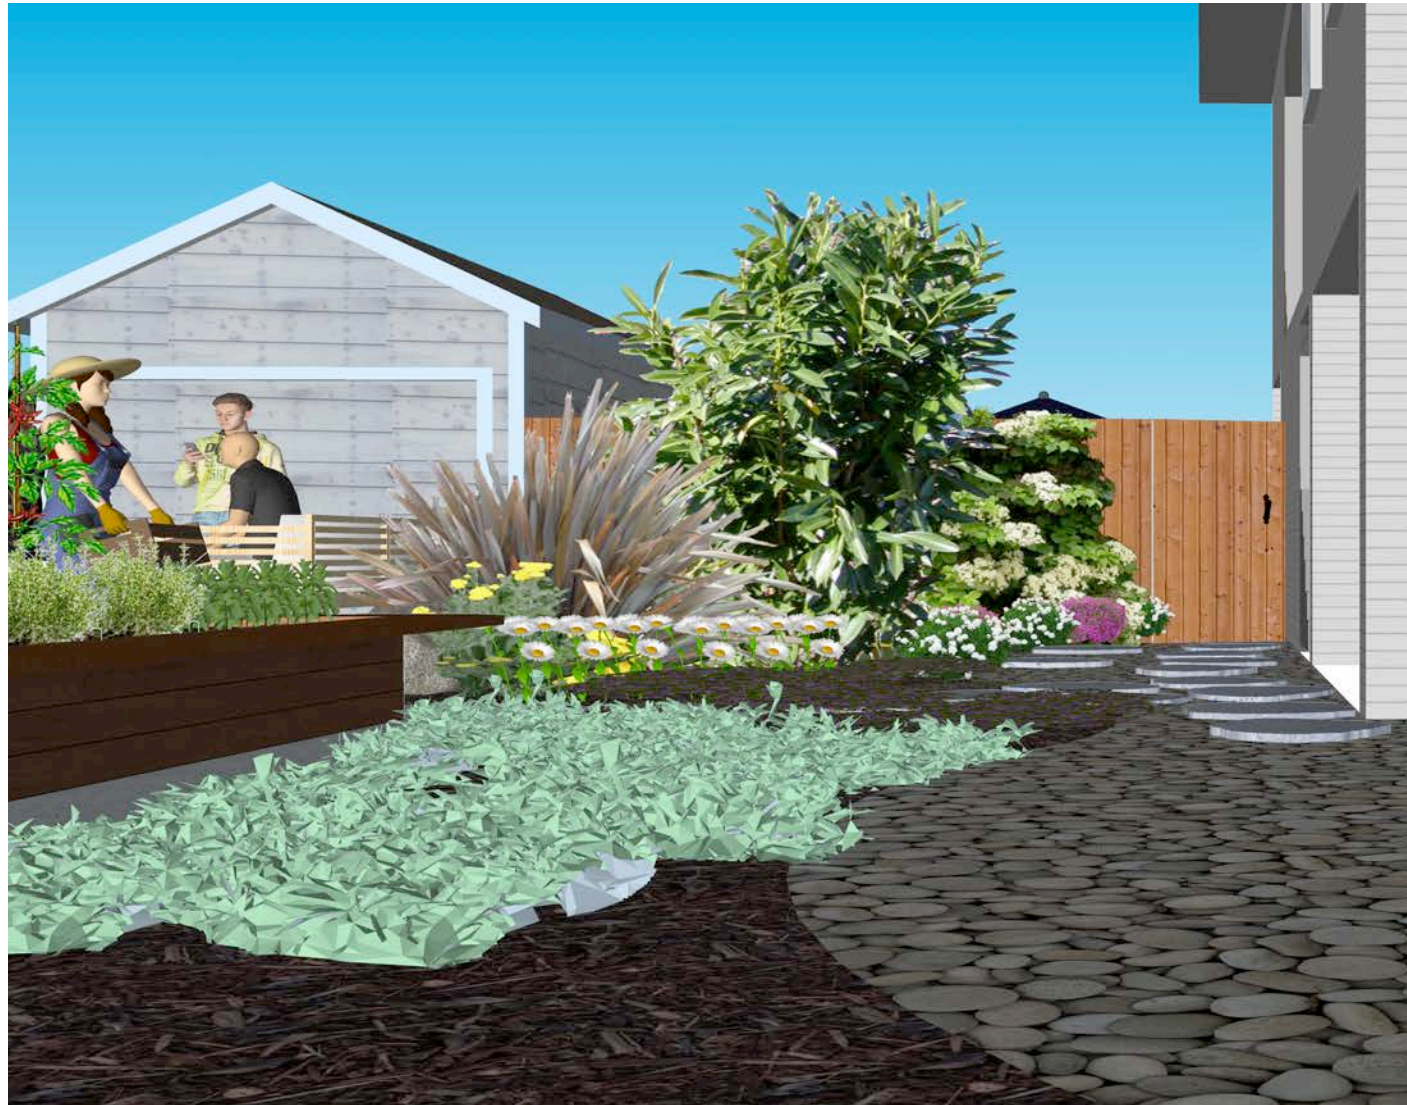

Raised Garden Beds

Small Path

Proposed Patio Space

Existing Shed

Tenant Space

Residence

Plan View Concept

Project:

View of Garden Beds

Project:

Alameda, CA 94501

**Landscape
Design Plan**

RENDERED STONE

SCALE:

NTS

DATE:

5-19-21

PAGE:

**4
OF
6**

Dog Patch and Plants

Project:

Alameda, CA 94501

Landscape Design Plan

RENDERED STONE