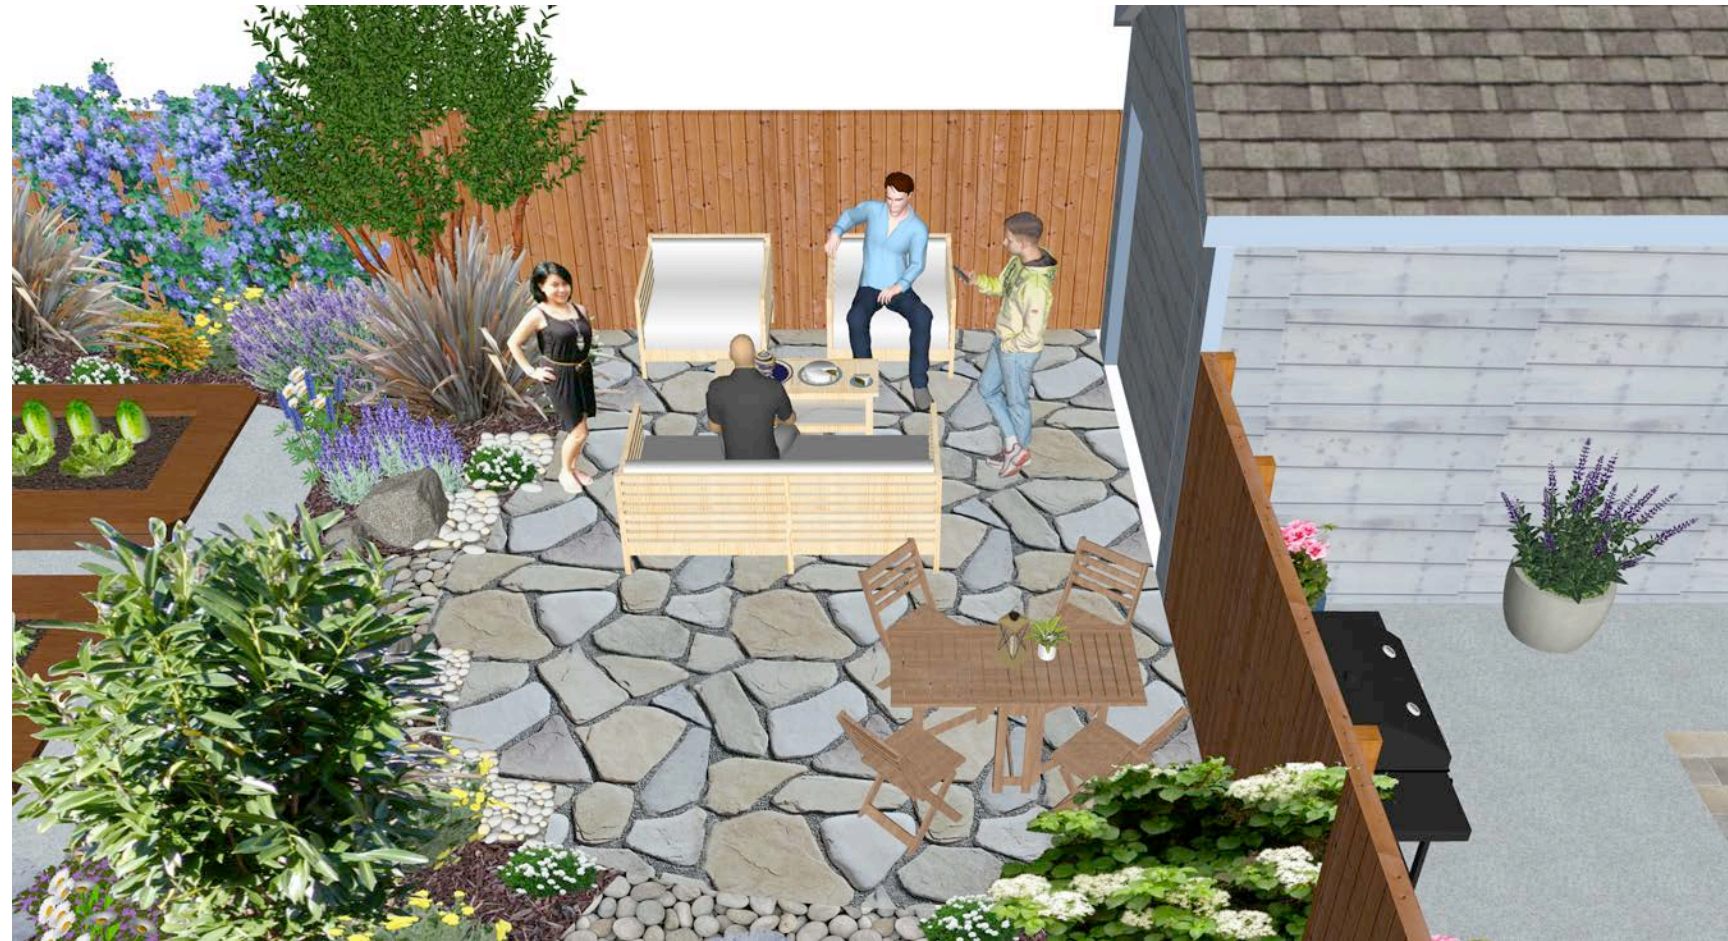

Raised Garden Beds

Small Path

Proposed Patio Space

Existing Shed

Tenant Space

Residence

Plan View Concept

Project:

Views of Proposed Patio

Project:

Alameda, CA 94501

Landscape Design Plan

RENDERED STONE

SCALE:

NTS

DATE: