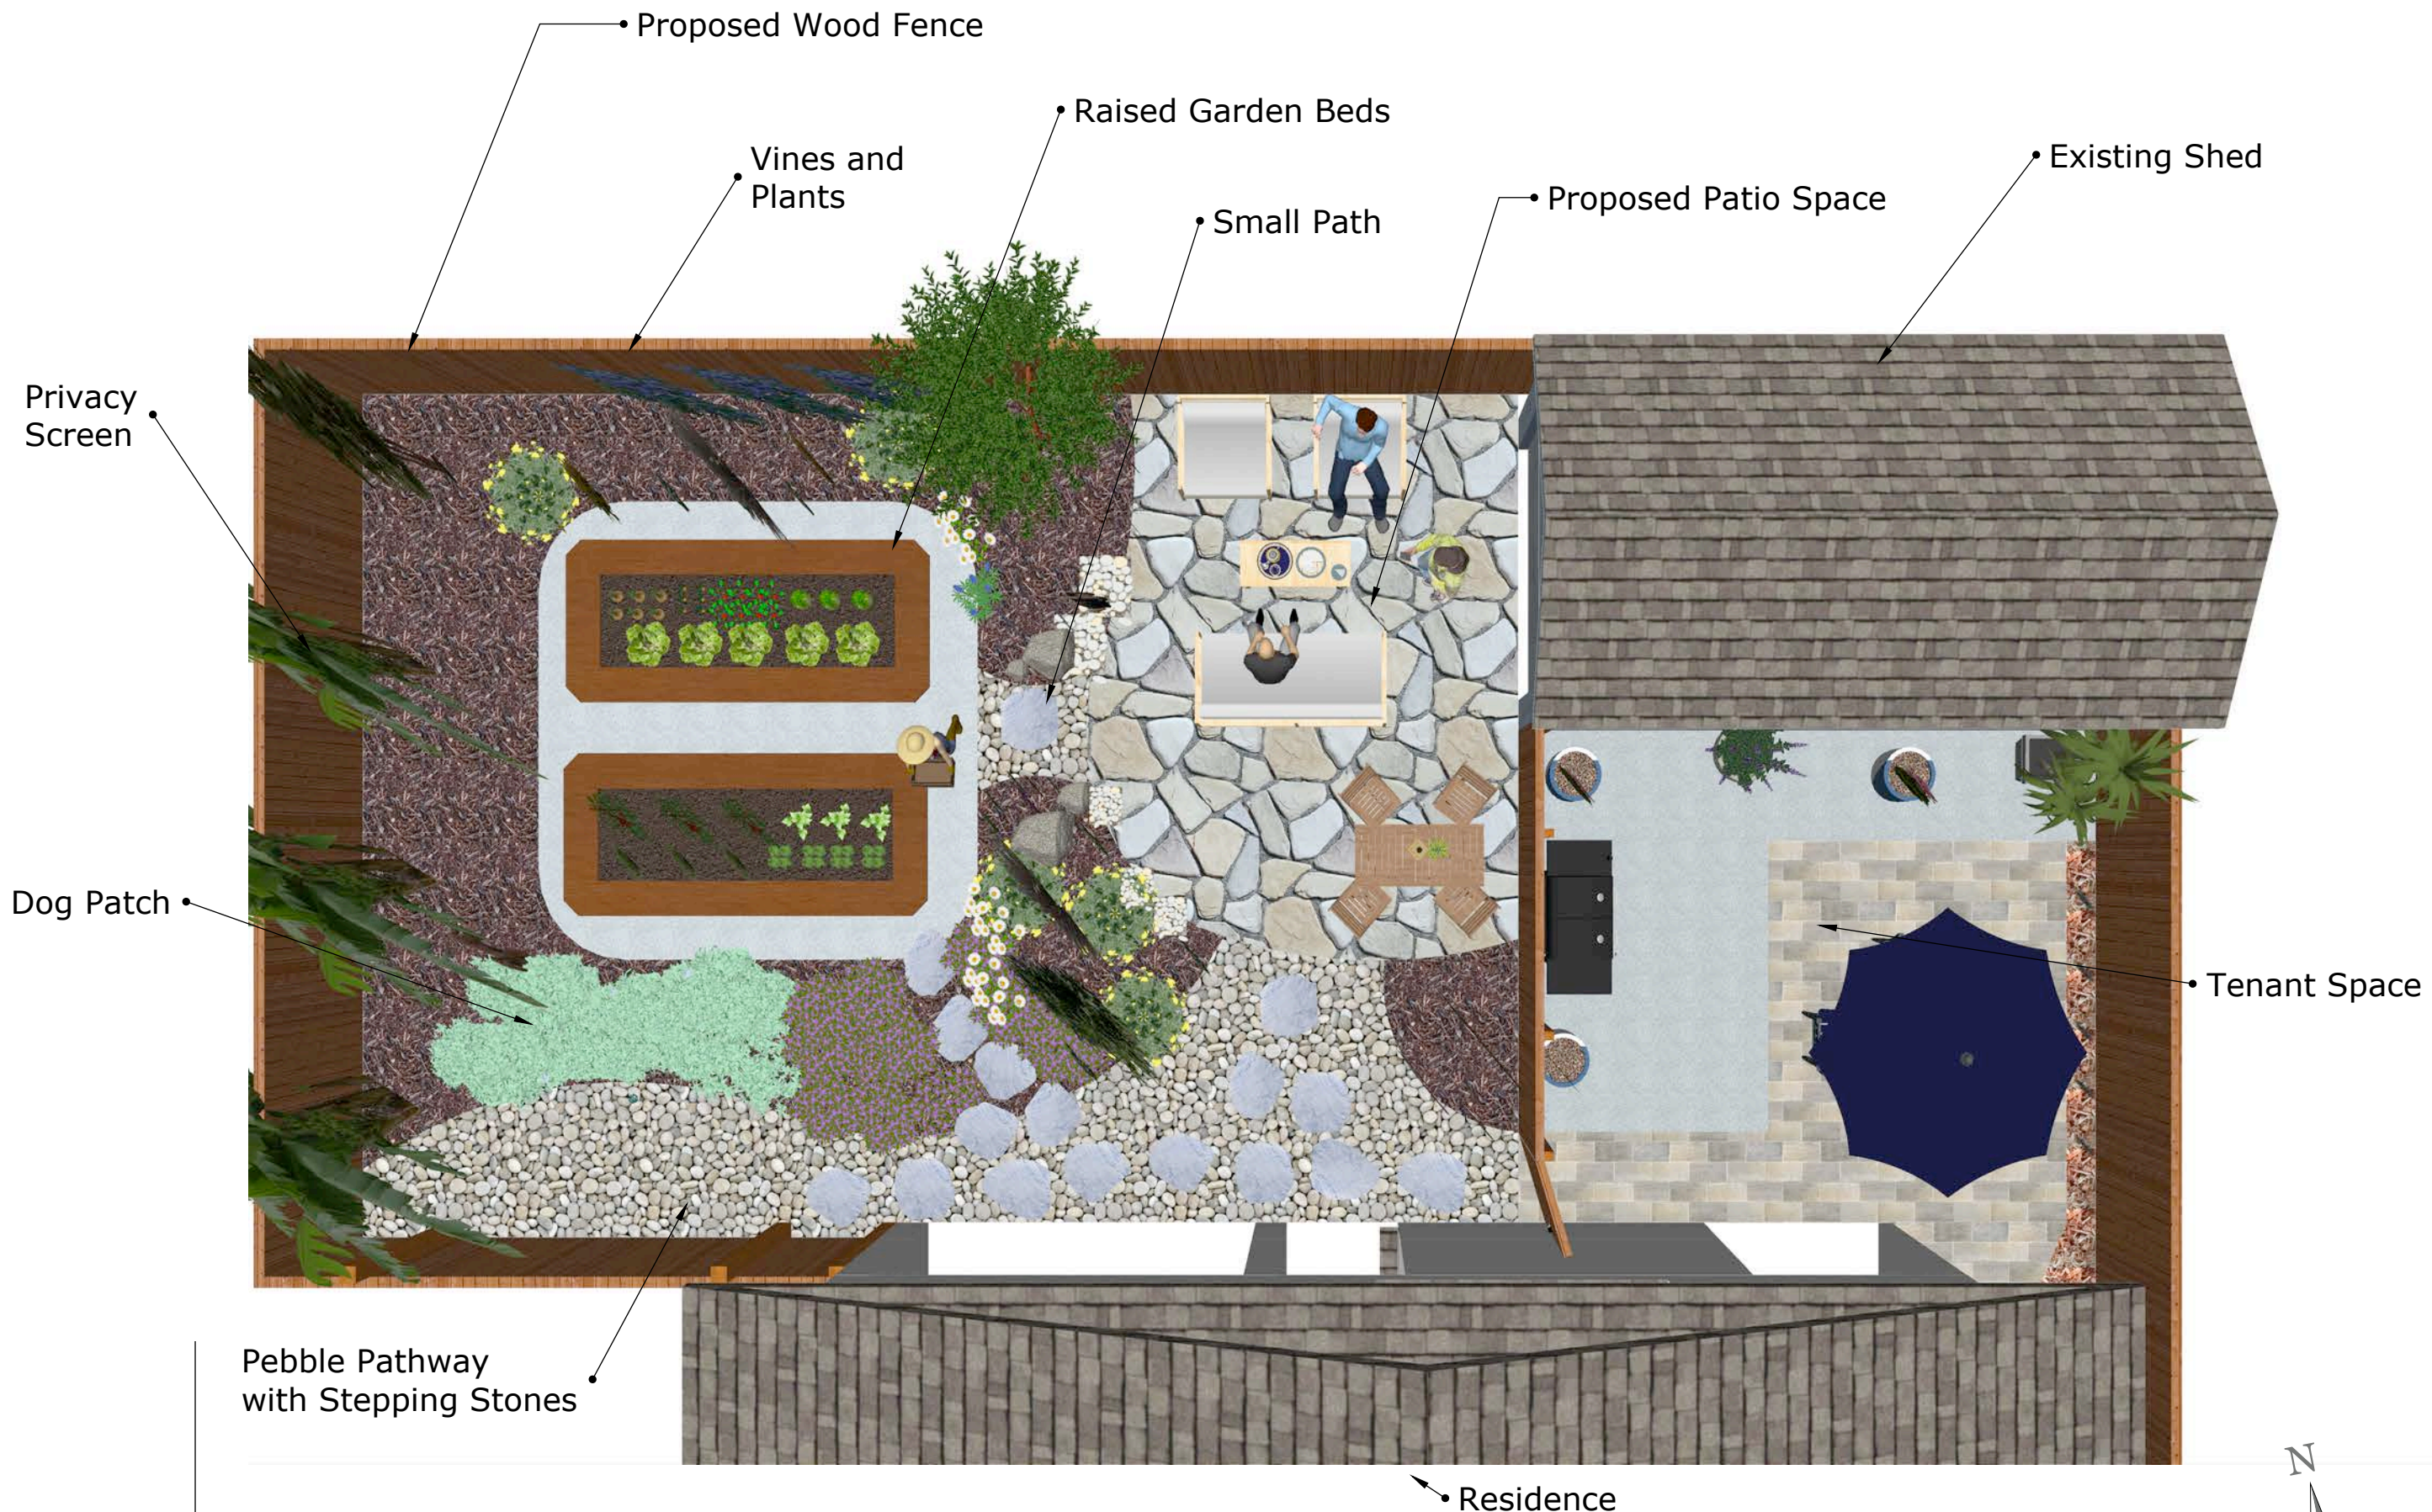

Handrawn Concept

Project:

Alameda, CA 94501

Landscape Design Plan

RENDERED STONE

SCALE:

NTS

DATE:

5-19-21

PAGE:

1 OF 6

Privacy Screen

Dog Patch

Pebble Pathway with Stepping Stones

Proposed Wood Fence

Vines and Plants

Raised Garden Beds

Small Path

Proposed Patio Space

Existing Shed

Tenant Space

Residence

Plan View Concept

Project:

5-19-21

PAGE:

**4
OF
6**

Dog Patch and Plants

Project:

Alameda, CA 94501

Landscape Design Plan

RENDERED STONE